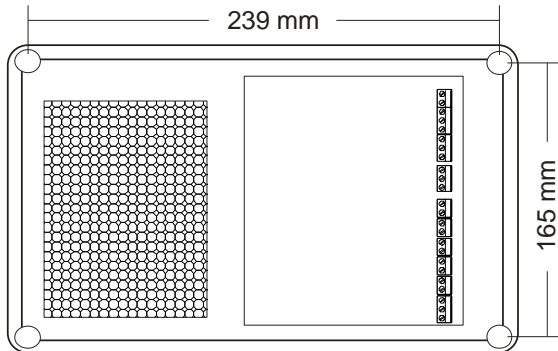

HumPower Physical Data and Wiring

Position	Wall-mounted
Dimensions	A x B x Depth 250 x 180 x 65 mm 9.8 x 7.1 x 2.6 inches
Weight	2,5 Kg
Operating voltage	100-240 VAC, 50-60Hz ± 10 %
Max. input current	Max. 30W
Contact load capacity (floating outputs, OUT1/2)	2A, 230VAC, 50-60 Hz
Altitude above mean sea level	Max 6,670 ft
Ambient temperature	7-35°C (45-95°F)
Ambient humidity	Max. 80 %, avoid condensation