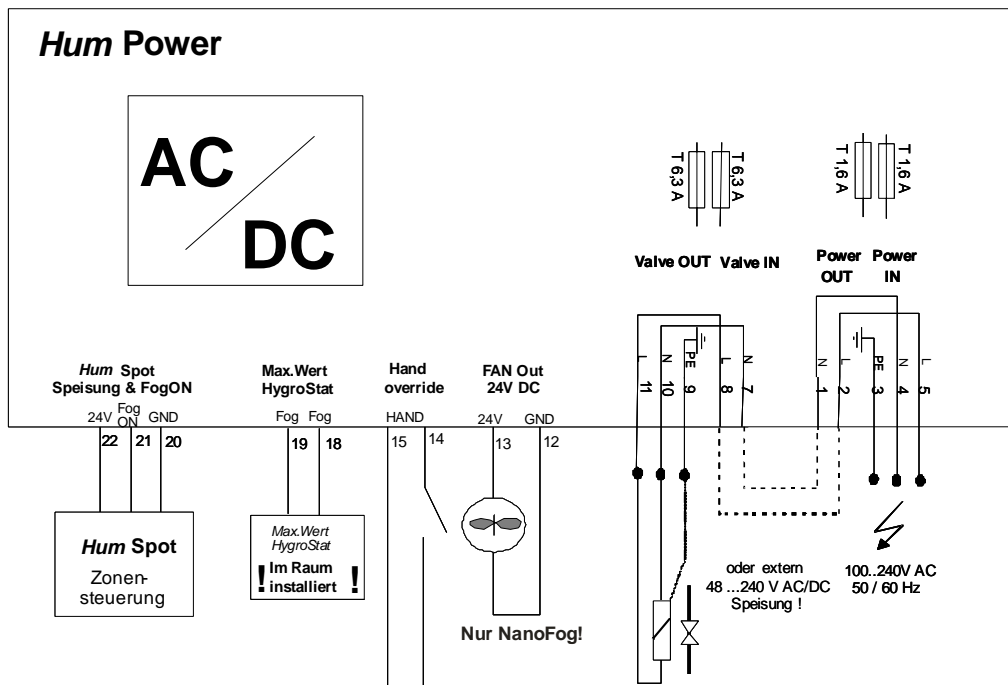

HumPower Physical Data and Wiring

Position	Wall-mounted
Dimensions	A x B x Depth 250 x 180 x 65 mm 9.8 x 7.1 x 2.6 inches
Weight	2,5 Kg
Operating voltage	100-240 VAC, 50-60Hz ± 10 %
Max. input current	Max. 30W
Contact load capacity (floating outputs, OUT1/2)	2A, 230VAC, 50-60 Hz
Altitude above mean sea level	Max 6,670 ft
Ambient temperature	7-35°C (45-95°F)
Ambient humidity	Max. 80 %, avoid condensation