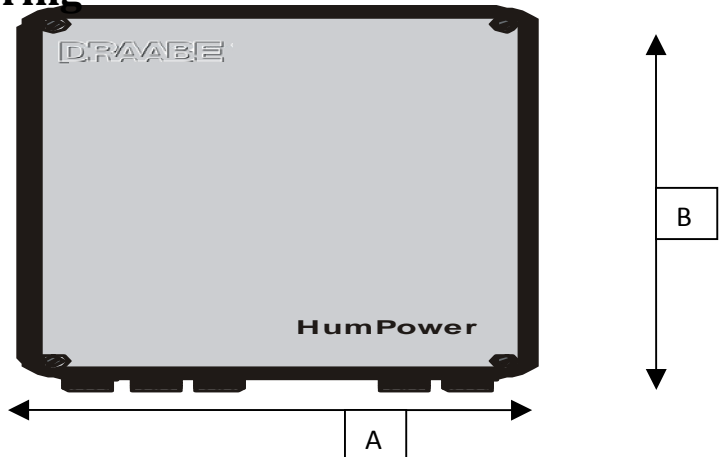

HumPower Physical Data and Wiring

Position	Wall-mounted
Dimensions	A x B x Depth 250 x 180 x 65 mm 9.8 x 7.1 x 2.6 inches
Weight	2,5 Kg
Operating voltage	100-240 VAC, 50-60Hz ± 10 %
Max. input current	Max. 30W
Contact load capacity (floating outputs, OUT1/2)	2A, 230VAC, 50-60 Hz
Altitude above mean sea level	Max 6,670 ft
Ambient temperature	7-35°C (45-95°F)
Ambient humidity	Max. 80 %, avoid condensation