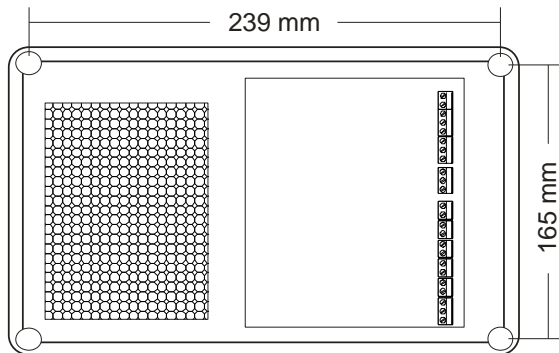

HumPower Physical Data and Wiring

Position	Wall-mounted
Dimensions	A x B x Depth 250 x 180 x 65 mm 9.8 x 7.1 x 2.6 inches
Weight	2,5 Kg
Operating voltage	100-240 VAC, 50-60Hz ± 10 %
Max. input current	Max. 30W
Contact load capacity (floating outputs, OUT1/2)	2A, 230VAC, 50-60 Hz
Altitude above mean sea level	Max 6,670 ft
Ambient temperature	7-35°C (45-95°F)
Ambient humidity	Max. 80 %, avoid condensation