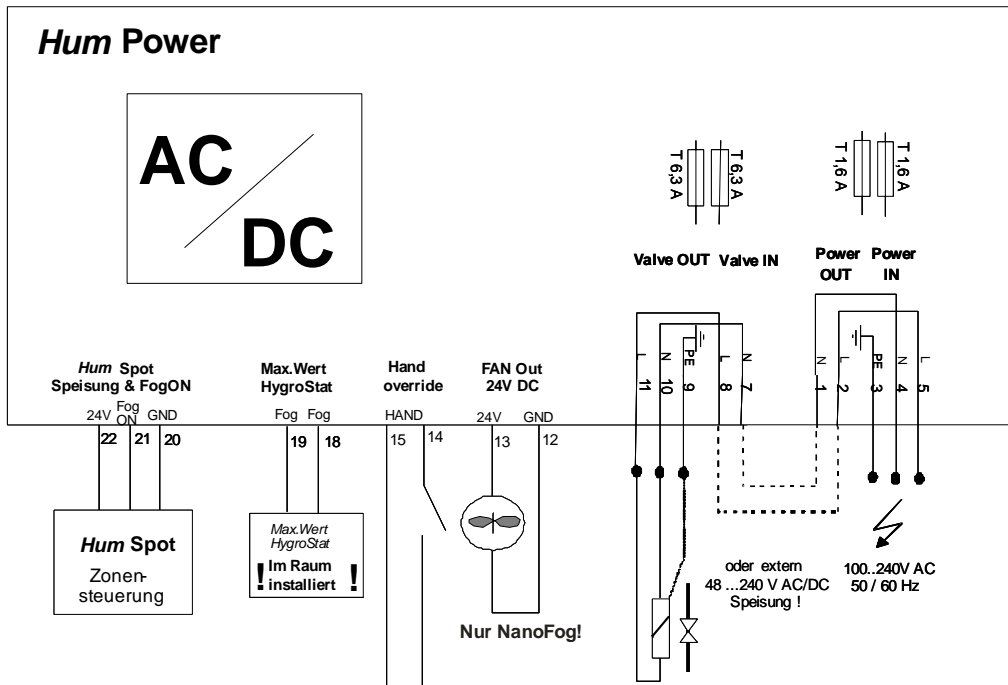

HumPower Physical Data and Wiring

Position	Wall-mounted
Dimensions	A x B x Depth 250 x 180 x 65 mm 9.8 x 7.1 x 2.6 inches
Weight	2,5 Kg
Operating voltage	100-240 VAC, 50-60Hz ± 10 %
Max. input current	Max. 30W
Contact load capacity (floating outputs, OUT1/2)	2A, 230VAC, 50-60 Hz
Altitude above mean sea level	Max 6,670 ft
Ambient temperature	7-35°C (45-95°F)
Ambient humidity	Max. 80 %, avoid condensation