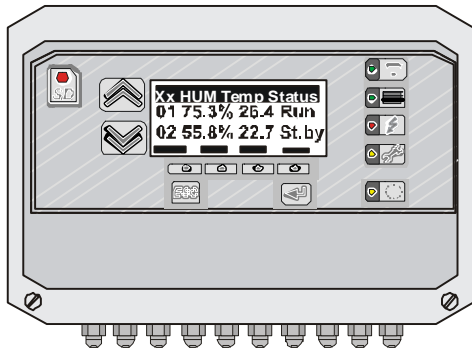

HumCenter Physical Data and Wiring

Position	Wall-mounted
Dimensions	228 x 202 x 65 mm
Weight	0,7 Kg
Operating voltage	100-240V AC, 50-60Hz ± 10 %
Max. input current	Max. 30W (Typ. 5W)
Contact load capacity (floating outputs, OUT1/2)	2A, 230VAC, 50-60 Hz
Overvoltage category	II
Pollution degree	2
Usage	Only in rooms
Altitude above mean sea level	2,000 m
Ambient temperature/ humidity	7-35°C / Max. 80 %, avoid condensation