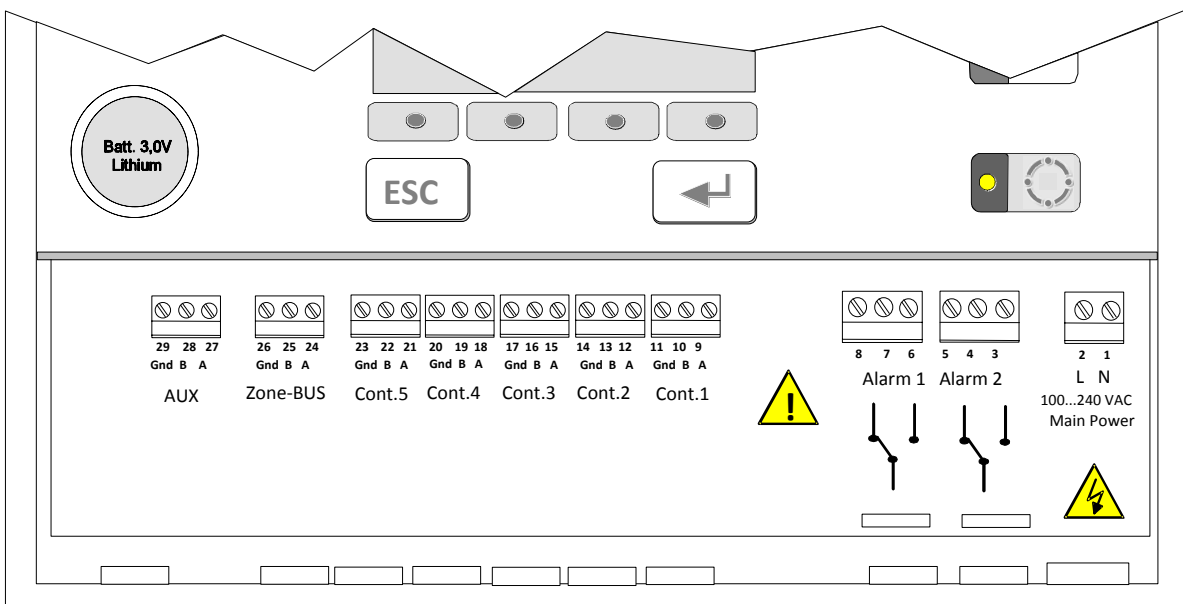

HumCenter Physical Data and Wiring

Position	Wall-mounted
Dimensions	228 x 202 x 65 mm
Weight	0,7 Kg
Operating voltage	100-240V AC, 50-60Hz ± 10 %
Max. input current	Max. 30W (Typ. 5W)
Contact load capacity (floating outputs, OUT1/2)	2A, 230VAC, 50-60 Hz
Overvoltage category	II
Pollution degree	2
Usage	Only in rooms
Altitude above mean sea level	2,000 m
Ambient temperature/ humidity	7-35°C / Max. 80 %, avoid condensation